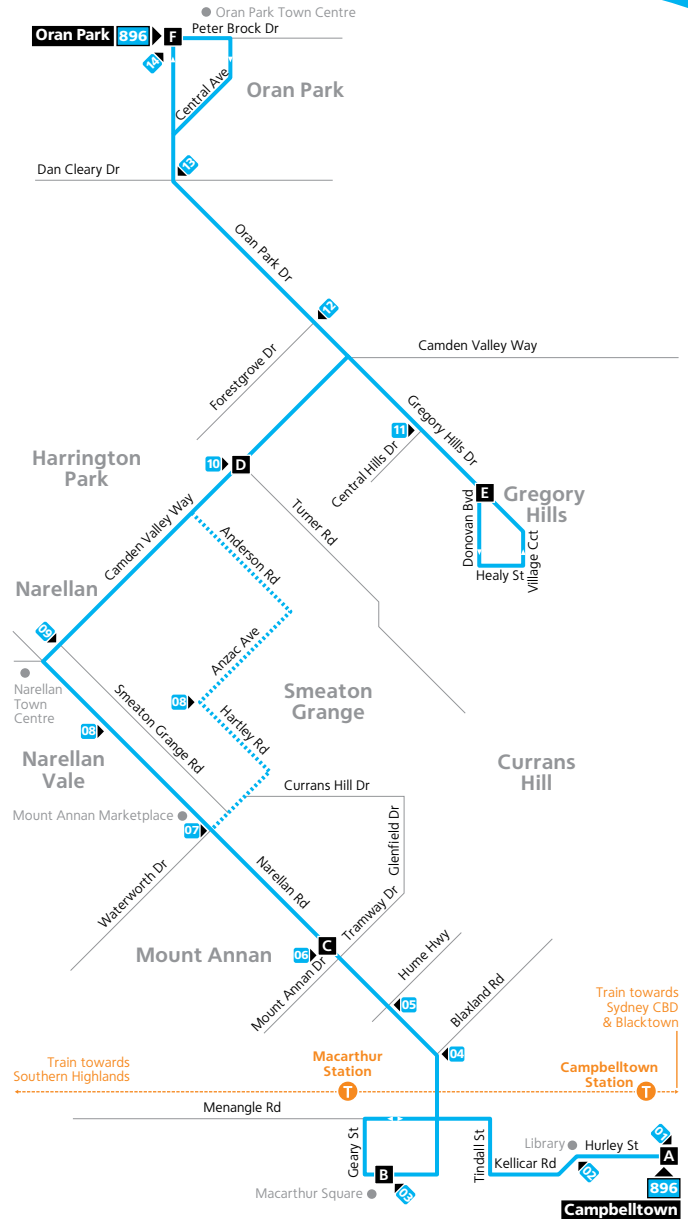

Saturday													
map ref	Route Number	896	896	896	896	896	896	896	896	896	896	896	896
	Campbelltown train arrives via Liverpool line	08:16	08:45	09:45	10:45	11:45	12:45	13:45	14:45	15:45	16:45	17:45	18:45
	Campbelltown train arrives via East Hills line	07:55	08:55	09:55	10:55	11:55	13:01	13:55	14:55	15:55	16:55	17:55	18:55
A	Campbelltown Station	08:23	09:07	10:07	11:07	12:07	13:07	14:07	15:07	16:07	17:07	18:07	19:04
B	Macarthur Square	N	09:14	10:14	11:14	12:14	13:14	14:14	15:14	16:14	17:14	18:13	19:10
C	Mt Annan Narellan Rd & Mt Annan Dr	08:30	09:19	10:19	11:19	12:19	13:19	14:19	15:19	16:19	17:19	18:17	19:14
D	Smeaton Grange Camden Valley Wy & Turner Rd	08:38	09:28	10:28	11:28	12:28	13:28	14:28	15:28	16:28	17:28	18:22	19:19
E	Gregory Hills Donovan Bvd & Gregory Hills Dr	G08:54	09:33	10:33	11:33	12:33	13:33	14:33	15:33	16:33	17:33	18:26	19:23
F	Oran Park Peter Brock Dr & Oran Park Dr	08:47	09:47	10:47	11:47	12:47	13:47	14:47	15:47	16:47	17:47	18:36	19:33

Section Points for services shown in this timetable are located at:

Route 896

↙ Section Point Number

↓ Location:

- 01 Campbelltown Station**
- 02 Campbelltown** Hurley Street (library)
- 03 Macarthur Square**
- 04 Campbelltown** Narellan Road & Blaxland Road
- 05 Campbelltown** Narellan Road & Hume Highway
- 06 Mount Annan** Narellan Road & Tramway Drive
- 07 Mount Annan** Narellan Road & Waterworth Drive
- 08 Narellan** Narellan Road & Exchange Parade OR **Smeaton Grange** Hartley Road & Anzac Avenue
- 09 Harrington Park** Camden Valley Way & Smeaton Grange Rd
- 10 Smeaton Grange** Camden Valley Way & Turner Road
- 11 Gregory Hills** Gregory Hills Drive & Central Hills Drive
- 12 Harrington Park** Oran Park Drive & Forestgrove Drive
- 13 Oran Park** Oran Park Drive & Dan Cleary Drive
- 14 Oran Park Town Centre**