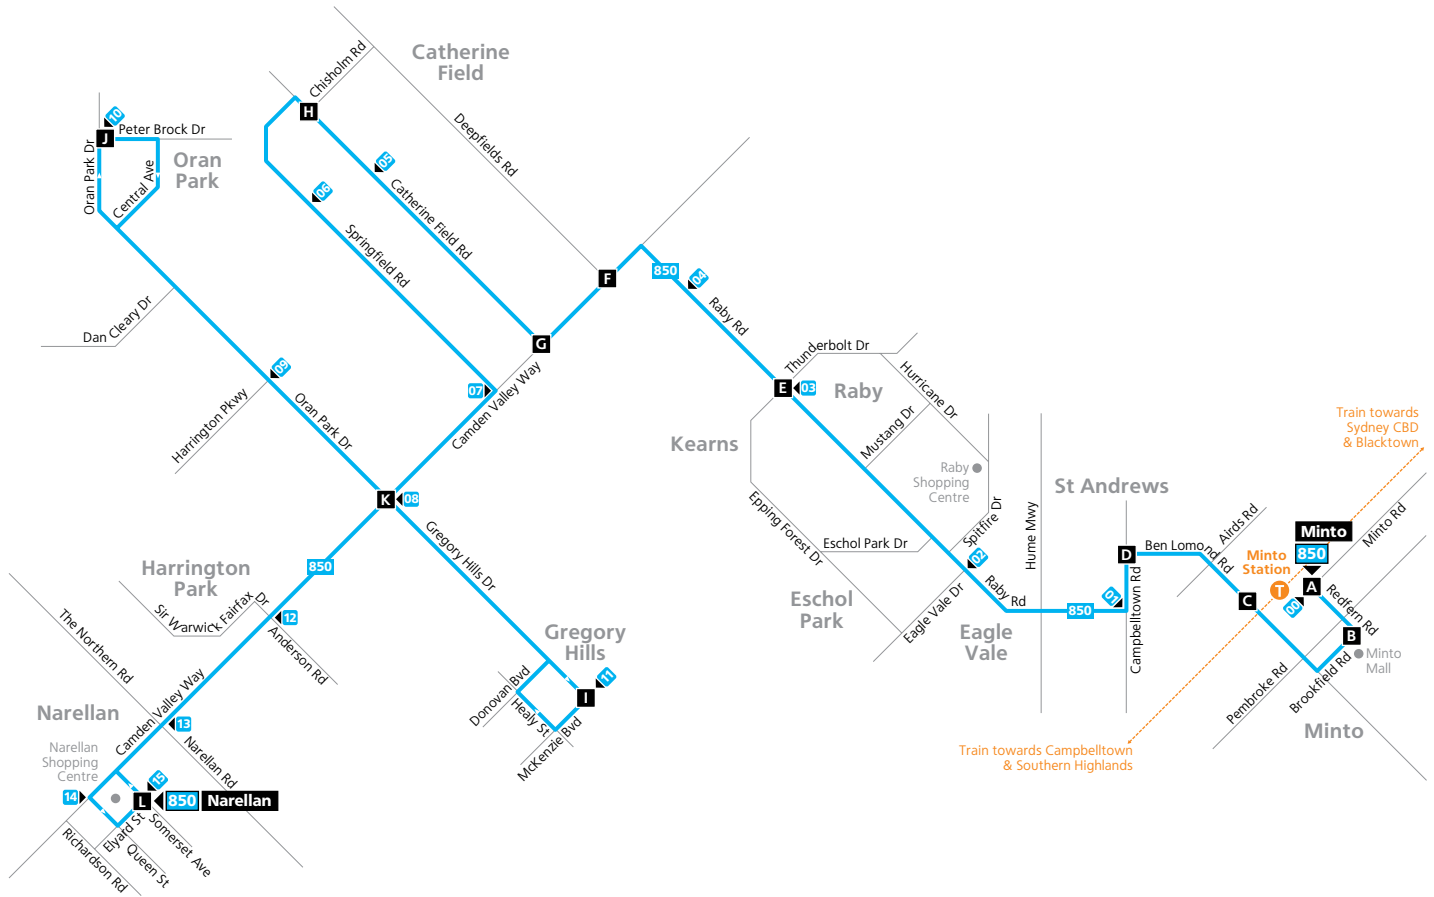

Section Points for services shown in this timetable are located at:

Route 850

— Section Point Number
↓ Location:

- 00 Minto Station / Minto Mall**
- 01 Campbelltown Rd / Raby Rd
- 02 Raby Rd / Eagle Vale Dr
- 03 Raby Rd / Thunderbolt Dr
- 04 Raby Rd / Lakeside Entrance
- 05 Catherine Field Rd
- 06 Springfield Rd
- 07 Springfield Rd & Camden Valley Way
- 08 Camden Valley Way / Oran Park Dr & Gregory Hills Dr
- 09 Oran Park Dr / Harrington Pkwy
- 10 Oran Park Town Centre**
- 11 Gregory Hills Dr roundabout
- 12 Camden Valley Way / Anderson Rd
- 13 Camden Valley Way / George Hunter Dr
- 14 Camden Valley Way / Queen St
- 15 Narellan Shops**

Timing Points

- A Minto Station East**
- B Minto Mall**
- C Minto Station West**
- D Campbelltown Road & Ben Lomond Road**
- E Raby Road & Thunderbolt Drive**
- F Camden Valley Way & Deepfields Road**
- G Catherine Field Road & Camden Valley Way**
- H Catherine Field Road & Chisholm Road**
- I Gregory Hills Drive & Village Circuit**
- J Oran Park Town Centre**
- K Oran Park Drive & Camden Valley Way**
- L Narellan Shopping Centre**

Legend

-  Bus route
-  Bus route number
-  Timing point
-  Section point
-  Train line/station

 Diagrammatic Map
Not to Scale